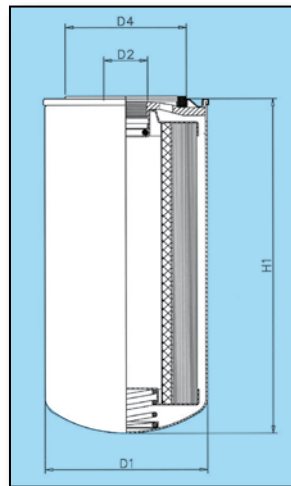

OIL SEPARATOR

TYPE 5

OIL FILTERS