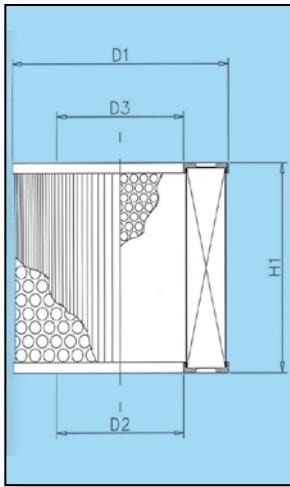

AIR FILTER

TYPE 1