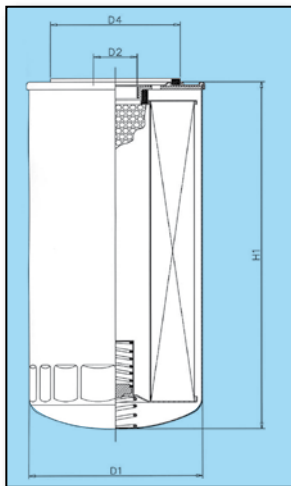

OIL FILTERS

TYPE 6