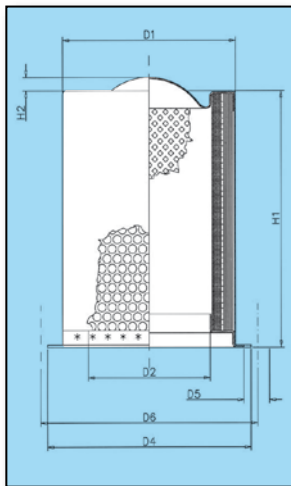

OIL SEPARATOR

TYPE 4

OIL FILTERS