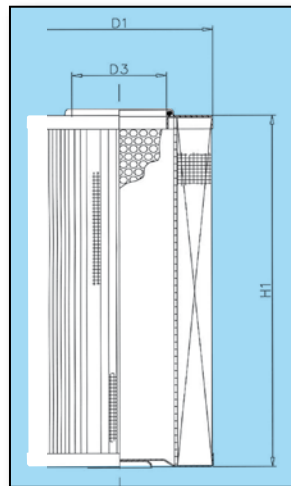

OIL SEPARATOR

OIL FILTERS

TYPE 7